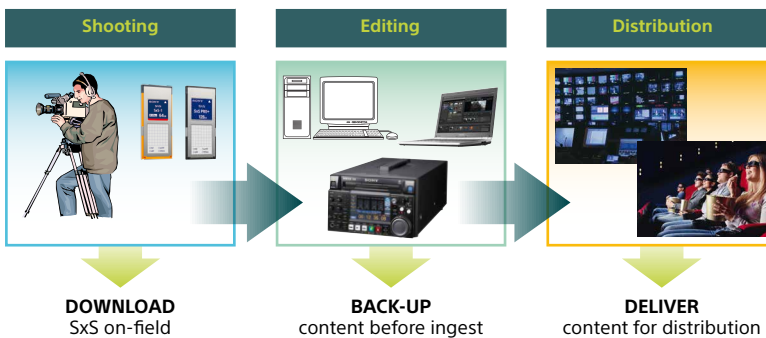

Lightning fast, super convenient

Store footage with ease. The dual interface drives are pre-formatted in exFAT and include cutting edge HDD bare drive technology to allow rapid transfer speeds of up to 138MB/s (read/write)¹. With a USB Type-A tethered cable and USB Type-C port, they're also simple to use so you can quickly back up the day's content.

Ready for knocks, shocks and splashes

Accidents happen so be prepared. Latest Sony drives with a shock resistant rubber damper design take falls of up to 2 metres, keeping precious files safe and secure². They also conform to military standard 810-G³.

Dust resistant to IP5X⁴ and splash resistant to IPX4⁴, they also allow a certain amount of operation and safety in dusty environments and mild rainfall. Use the special hard case to protect the drive during transportation and archiving.

Professional support, whenever you need it

Sony is a leading manufacturer of broadcast and audio-visual equipment and understands the unique needs of professional users. All drives come with a full package of support including a three year warranty for free replacement of a faulty product and expert technical assistance. Unique to Sony is a valuable data recovery service that strives to recover lost or damaged contents using cutting edge facilities and techniques.⁵

¹ Based on Sony internal testing. Transfer speed may vary and depend on host device

² Based on Sony internal testing. Dropped onto industrial carpet on 6 sides of HDD. Up to 2m without case. Up to 2.4m when in the case.

³ Dropped 26 times onto plywood: 8 corners/ 12 edges/ 6 sides of HDD

⁴ IP5X: Dust resistance test / IPX4: Water splash resistance test

⁵ Content recovery not guaranteed

Key benefits

- Storage capacities of 1TB and 2TB
- Transfer speeds of:
  - up to 120MB/s¹ for PSZ-HA1/2T
  - up to 138MB/s¹ for PSZ-HC1/2T
- Interfaces
  - PSZ-HA1/2T: USB 3.0 and Firewire 800
  - PSZ-HC1/2T: USB 3.1 Gen1, dual interface USB tether cable Type A and USB type C
- Dust resistant with IP5X⁴ and splash resistant with IPX4⁴
- Sony Customer Service with data recovery⁵
- 3-year warranty

Professional HDD Storage specifications				
Model name	PSZ-HA1T	PSZ-HA2T	PSZ-HC1T	PSZ-HC2T
Capacity	1TB	2TB	1TB	2TB
HDD Size/ Rotational speed	USB3.0 port x1 FireWire 800 port x 2		USB 3.1 Gen1 Tether cable (Type.-A) x1, Type-C port x 1	
Transfer speed [Read/Write]	Up to 120MB/s¹		Up to 138MB/s¹	
Power supply	USB bus power (DC 5V), FireWire bus power (DC 8 to 33V)		USB bus power (DC 5V)	
Power Consumption	4,5 W (USB 3.0) 5 W (FireWire 800)		4,5 W (USB 3.0)	
Operating temperature	5 °C to 40 °C			
Operating humidity	8 % to 90 % (no condensation)			
Storage temperature	-20 °C to 60 °C			
Storage humidity	8 % to 90 % (no condensation)			
Shock Resistance	Sony internal test std² 2.0m^{*2} (w/o Hard case), 2.4m^{*2} (w/ Hard case)			
	MIL-STD-810G compliant³ 1.22m^{*3} (w/o Hard case)			
Dust-Resistance/ Splash- Resistance	IP5X/IPX4⁴			
Size & Weight	Approx. 90 x 28.4 x 150.6 mm Approx. 320g		103.2 x 29.4 x 168 mm 380g	
File systems (factory default)	ex-FAT			
OS	Mac & Win		Mac & Win Windows 7 (SP1), 8.1, 10 & OS X 10.9, OS X 10.10, OS X 10.11, macOS 10.12	
Warranty	3-year			

SONY
Sony Europe Limited
www.pro.sony.eu/promedia

Copyright 2017 Sony Europe Limited. All rights reserved. All other trademarks are trademarks or registered trademarks of the respective companies. Reproduction in whole or in part without written permission is prohibited. Features and specifications are given as an indication and are subject to change without notice. Sony is a trademark of Sony Corporation, Tokyo, Japan. Sony Europe Limited, registered company number: 2422874